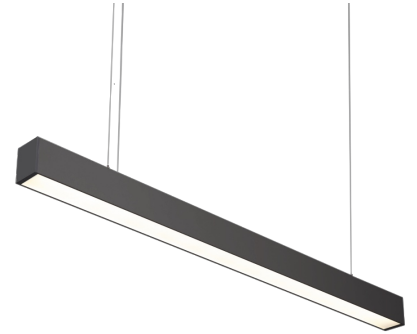

Technical datasheet

BASICSUS-1200-840-2-PD-BL

Product description

Basic linear led luminaire for offices, meeting rooms, corridors and households.

LED 220-240 V 50-60 Hz **IP20**  **CE** **CCT 4000 k** **CRI 80+**

Optical system	Lenses
Optical part material	PC
Housing material	Aluminium
Surface finish	Powder coated
Width	50.00 cm
Height	70.00 cm
Length	1,200.00 cm
Weight	1.70 kg
Service lifetime (L80 B30)	50 000 h
Warranty	3 years

Dimensions

l 1200 mm
 w 50 mm
 h 73 mm

Light distribution