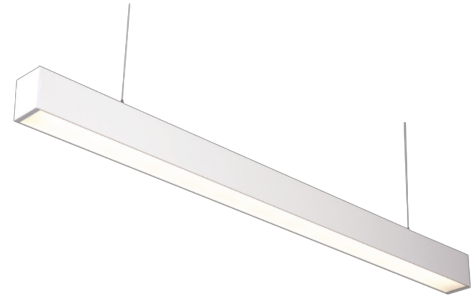

Technical datasheet

BASICSUS-1200-840-2-PD-WH

Product description

Basic linear led luminaire for offices, meeting rooms, corridors and households.

LED 220-240 V 50-60 Hz **IP20**  **CE** **CCT 4000 k** **CRI 80+**

Optical system	Lenses
Optical part material	PC
Housing material	Aluminium
Surface finish	Powder coated
Width	50.00 cm
Height	70.00 cm
Length	1,200.00 cm
Weight	1.70 kg
Service lifetime (L80 B30)	50 000 h
Warranty	3 years

Dimensions

l 1200 mm
 w 50 mm
 h 73 mm

Light distribution