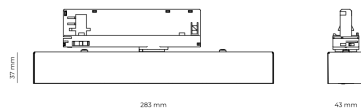

Ripple	5 %
Optical system	Lenses
Optical part material	PMMA
Surface finish	Powder coated
Width	43.00 cm
Height	37.00 cm
Length	283.00 cm
Weight	0.45 kg
Service lifetime (L80 B10)	50 000 h
Warranty	5 years

Dimensions

Light distribution