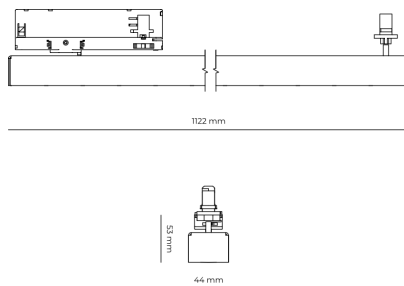

Optical system	Lenses
Optical part material	PMMA
Housing material	Aluminium
Surface finish	Powder coated
Width	44.00 cm
Height	53.00 cm
Length	1,122.00 cm
Weight	2.80 kg
Service lifetime (L80 B10)	50 000 h
Warranty	5 years

### Dimensions